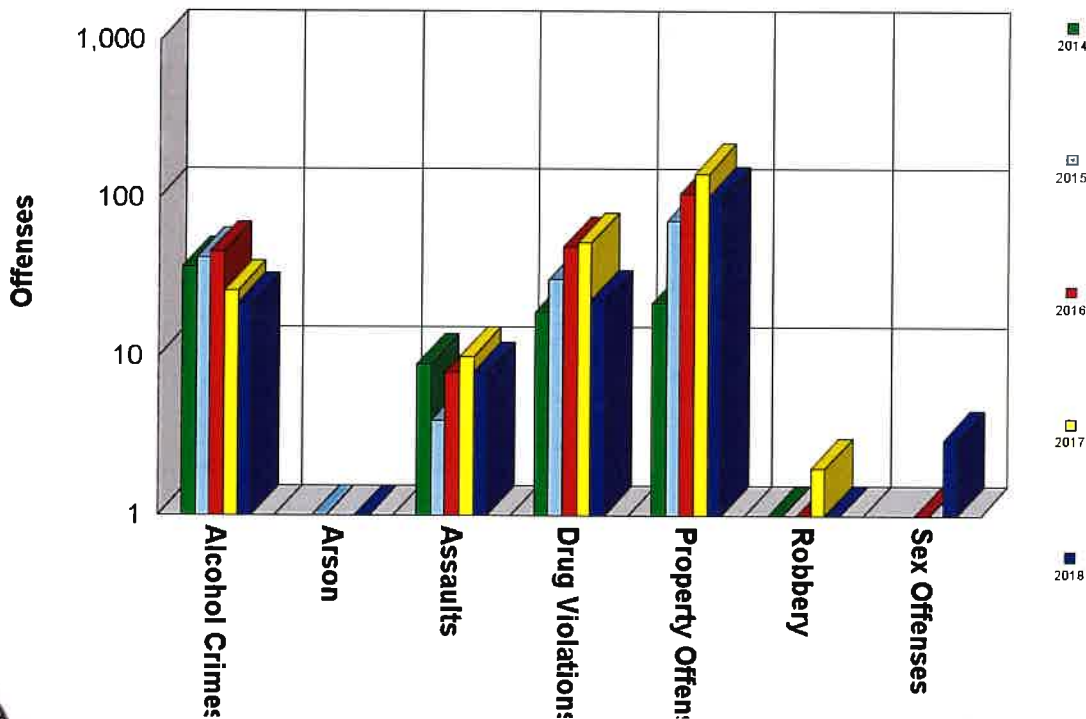

Comparison of Crime Distribution for the year 2018 Jenkintown Boro versus Montgomery County

	Offenses	Distribution of Offenses	Distribution of County Offenses	Monthly Average for Jurisdiction
Criminal Homicide	0	.0%	.1%	0
Sex Offenses	3	1.9%	2.0%	.3
Robbery	1	.6%	.9%	.1
Assaults	8	5.0%	9.5%	.7
Property Offenses	103	64.0%	61.3%	8.6
Arson	1	.6%	.2%	.1
Drug Violations	23	14.3%	12.5%	1.9
Alcohol Crimes	22	13.7%	13.6%	1.8
Total	161	100.0%	100.0%	13.4

Comparison of " **Distribution of Offenses**" between County and Jurisdictions may identify crime trends.
Monthly Average: The average number of crimes per month.

.6 % of the reported crime in Montgomery County occurred in the Jenkintown Boro Jurisdiction.

Five Year Trend of Crime for JENKINTOWN BORO