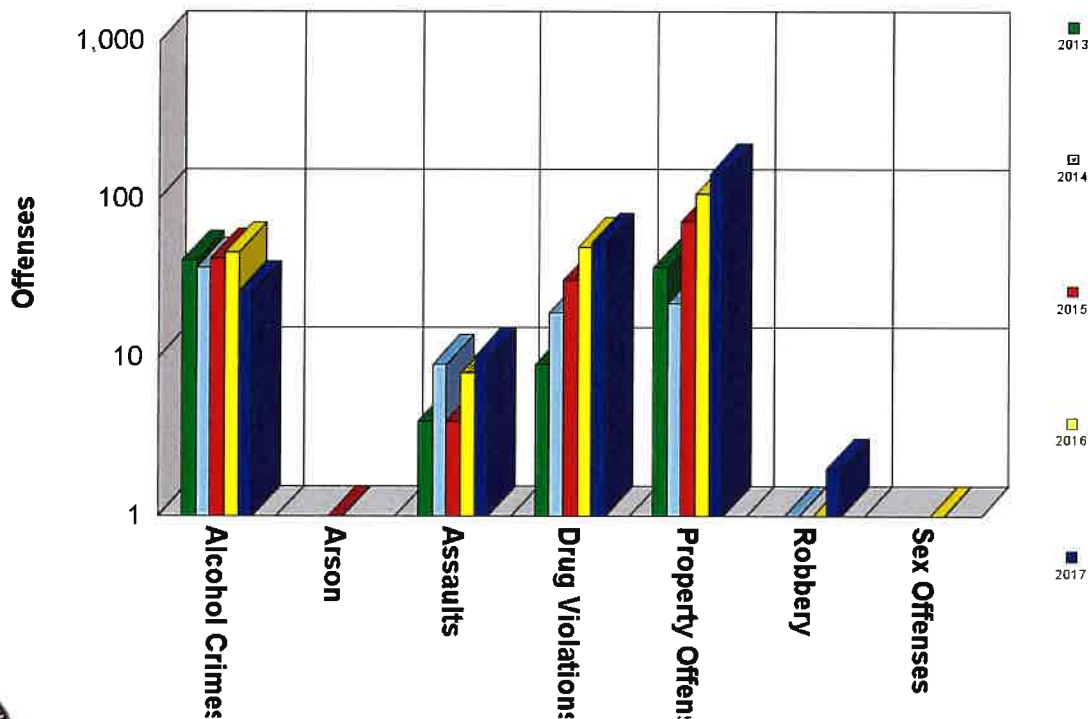

Comparison of Crime Distribution for the year 2017 Jenkintown Boro versus Montgomery County

	Offenses	Distribution of Offenses	Distribution of County Offenses	Monthly Average for Jurisdiction
Criminal Homicide	0	.0%	.0%	0
Sex Offenses	0	.0%	1.8%	0
Robbery	2	.8%	1.1%	.2
Assaults	10	4.2%	8.8%	.8
Property Offenses	145	61.4%	61.9%	12.1
Arson	0	.0%	.2%	0
Drug Violations	53	22.5%	12.8%	4.4
Alcohol Crimes	26	11.0%	13.4%	2.2
Total	236	100.0%	100.0%	19.7

Comparison of " **Distribution of Offenses**" between County and Jurisdictions may identify crime trends.
Monthly Average: The average number of crimes per month.

.7 % of the reported crime in Montgomery County occurred in the Jenkintown Boro Jurisdiction.

Five Year Trend of Crime for JENKINTOWN BORO